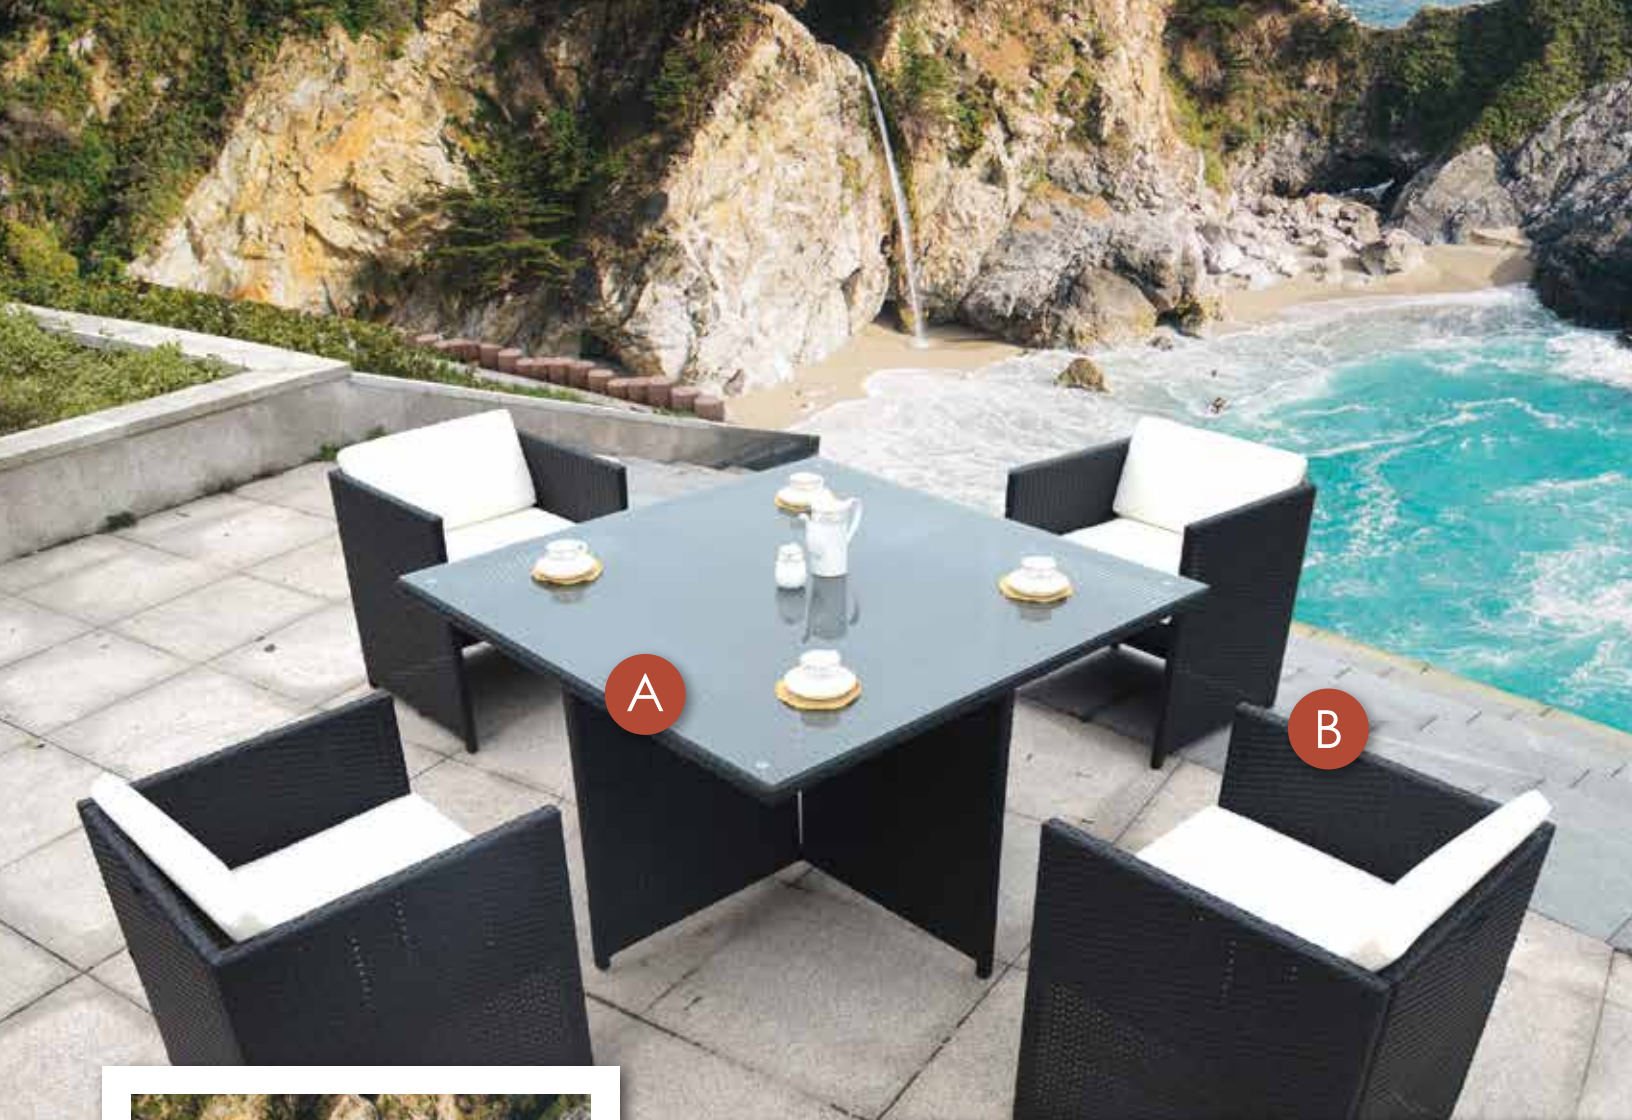

artistic | Patio

Sectional w/ Built-In Lounge

SKU 1203SY

Kick back and relax on this comfortable sectional with built-in chaise lounge. This set also comes with a chair and square coffee table. Durable steel frames will insure this set will last for years!

- A** **Corner Sofa**
28" x 28" x 26"
- B** **Middle Sofa**
24" x 28" x 26"
- C** **Single Sofa**
31" x 28" x 26"
- D** **Foot Stool**
24" x 24" x 12"
- E** **Tea Table**
24" x 24" x 12"

artistic | Patio

Contemporary Square Dinette

SKU 1105SY

Make a statement with this beautiful glass top, square dinette. All four chairs slide neatly under the table when not in use. This steel frame set is definitely an attention getter!