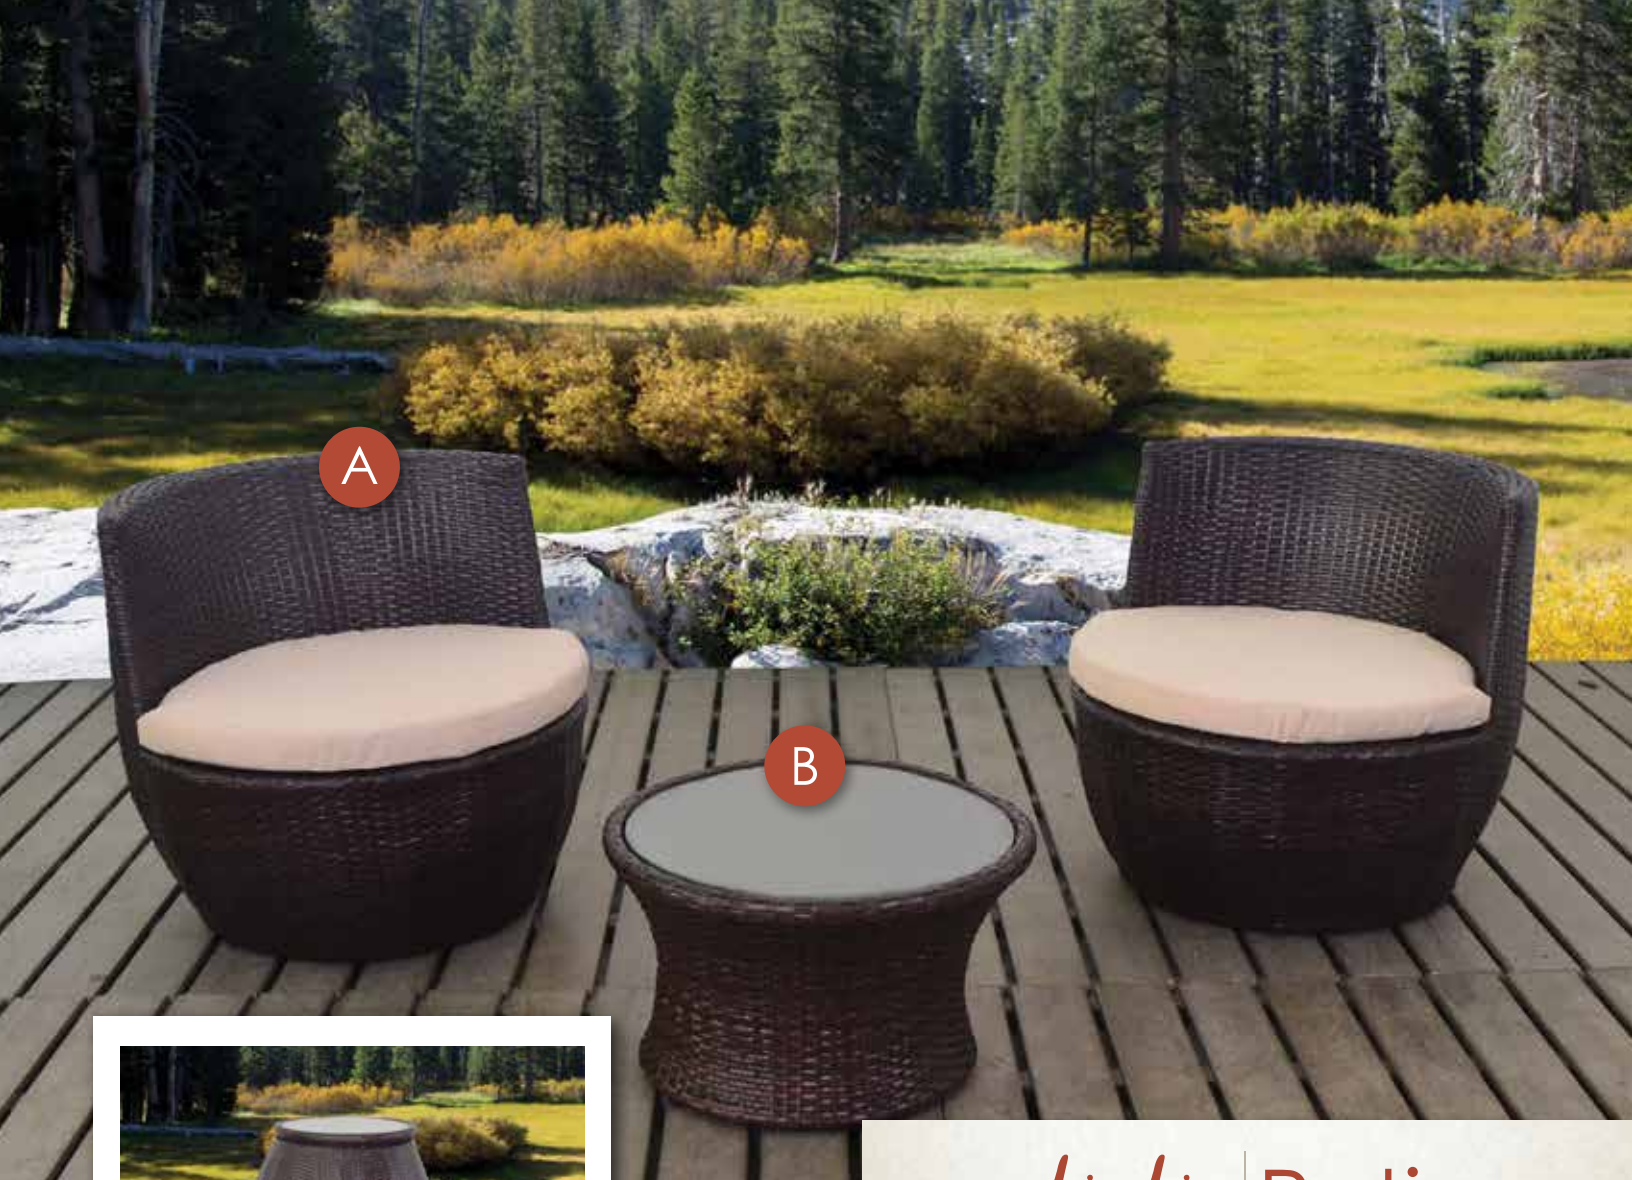

A

Corner

56" x 31" x 26"

B

Footstool

25" x 25" x 12"

C

Coffee Table

25" x 25" x 12"

artistic | Patio

Stackable Round Chair Set

SKU 1300AY

This set features two round chairs which stack neatly together to provide an artistic décor when not in use. Also includes a matching round coffee table.